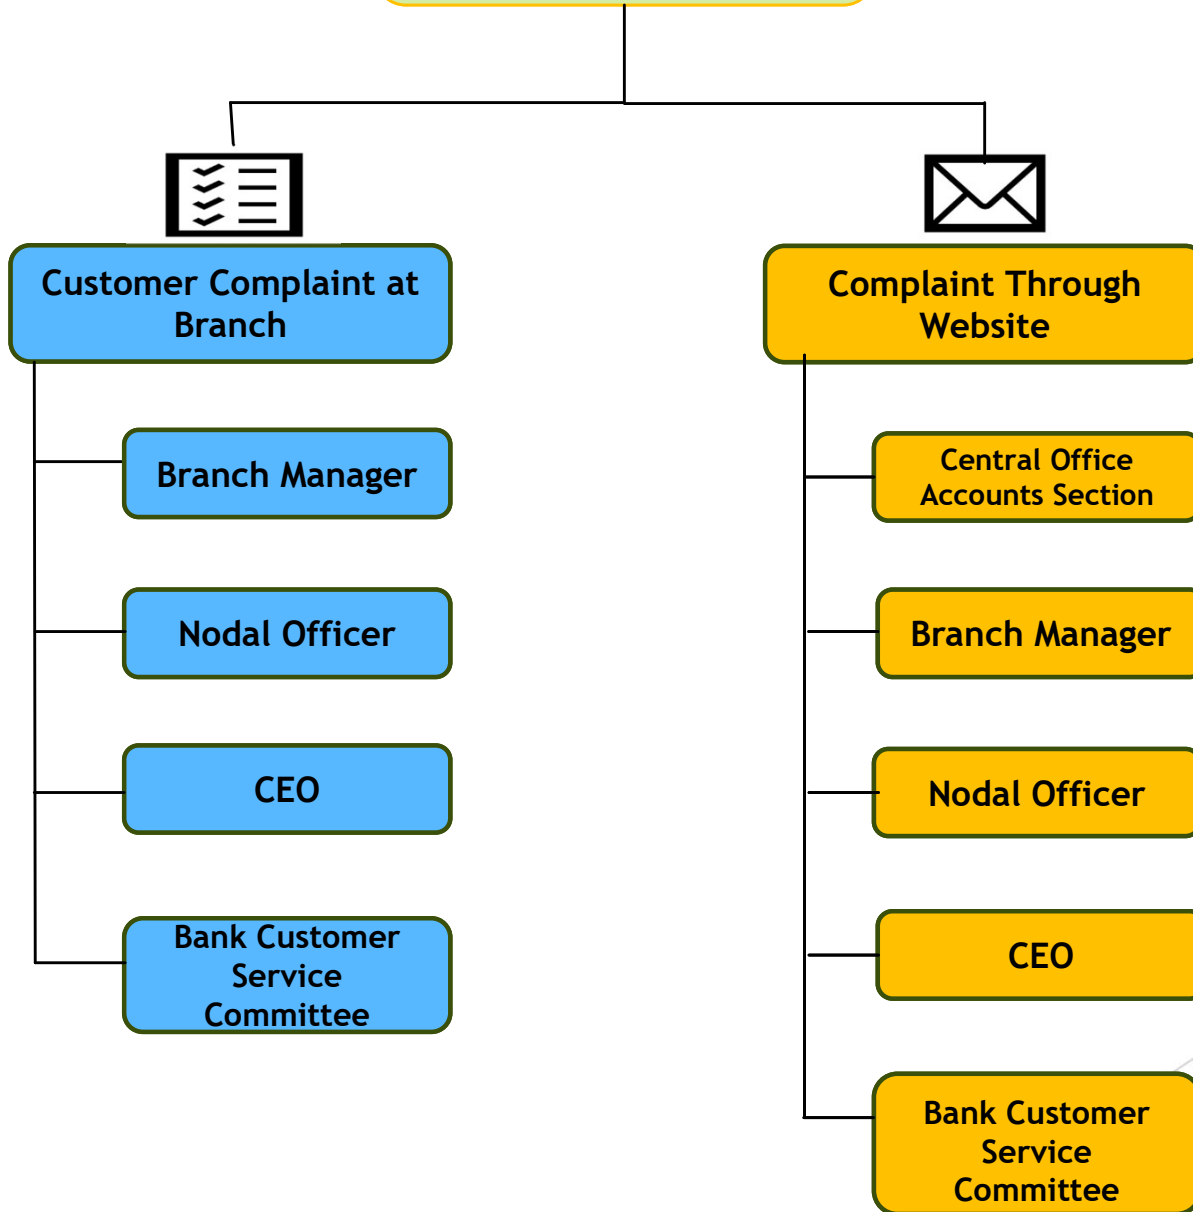

**The Visakhapatnam
Co-Operative Bank Ltd.**

Estd - 1916

The Common Man's Bank

Customer Complaint Mechanism

Procedure to address a Complaint

Step1: Customers can directly visit the Branch and submit their Complaints. The Branch Manager is the first level of authority for handling customer complaints at the branch level. The Manager examines the issue and attempts to resolve it immediately. The branch contact numbers are attached for your reference in Annexure below.

Step2: If the Complaint is not resolved at the Branch level, it is escalated to the Deputy CEO who acts as the Nodal Officer for monitoring and reviewing customer grievances. Bank Nodal Officer may be contacted through 9182971254.

Step3: If the issue remains unresolved, it is further escalated to the Chief Executive officer(CEO) at the highest executive level and ensures that appropriate action is taken for the resolution.

Step4: The Customer Service Committee examines unresolved complaints and provides final recommendation or decision to ensure that the customer receives a fair and satisfactory resolution.